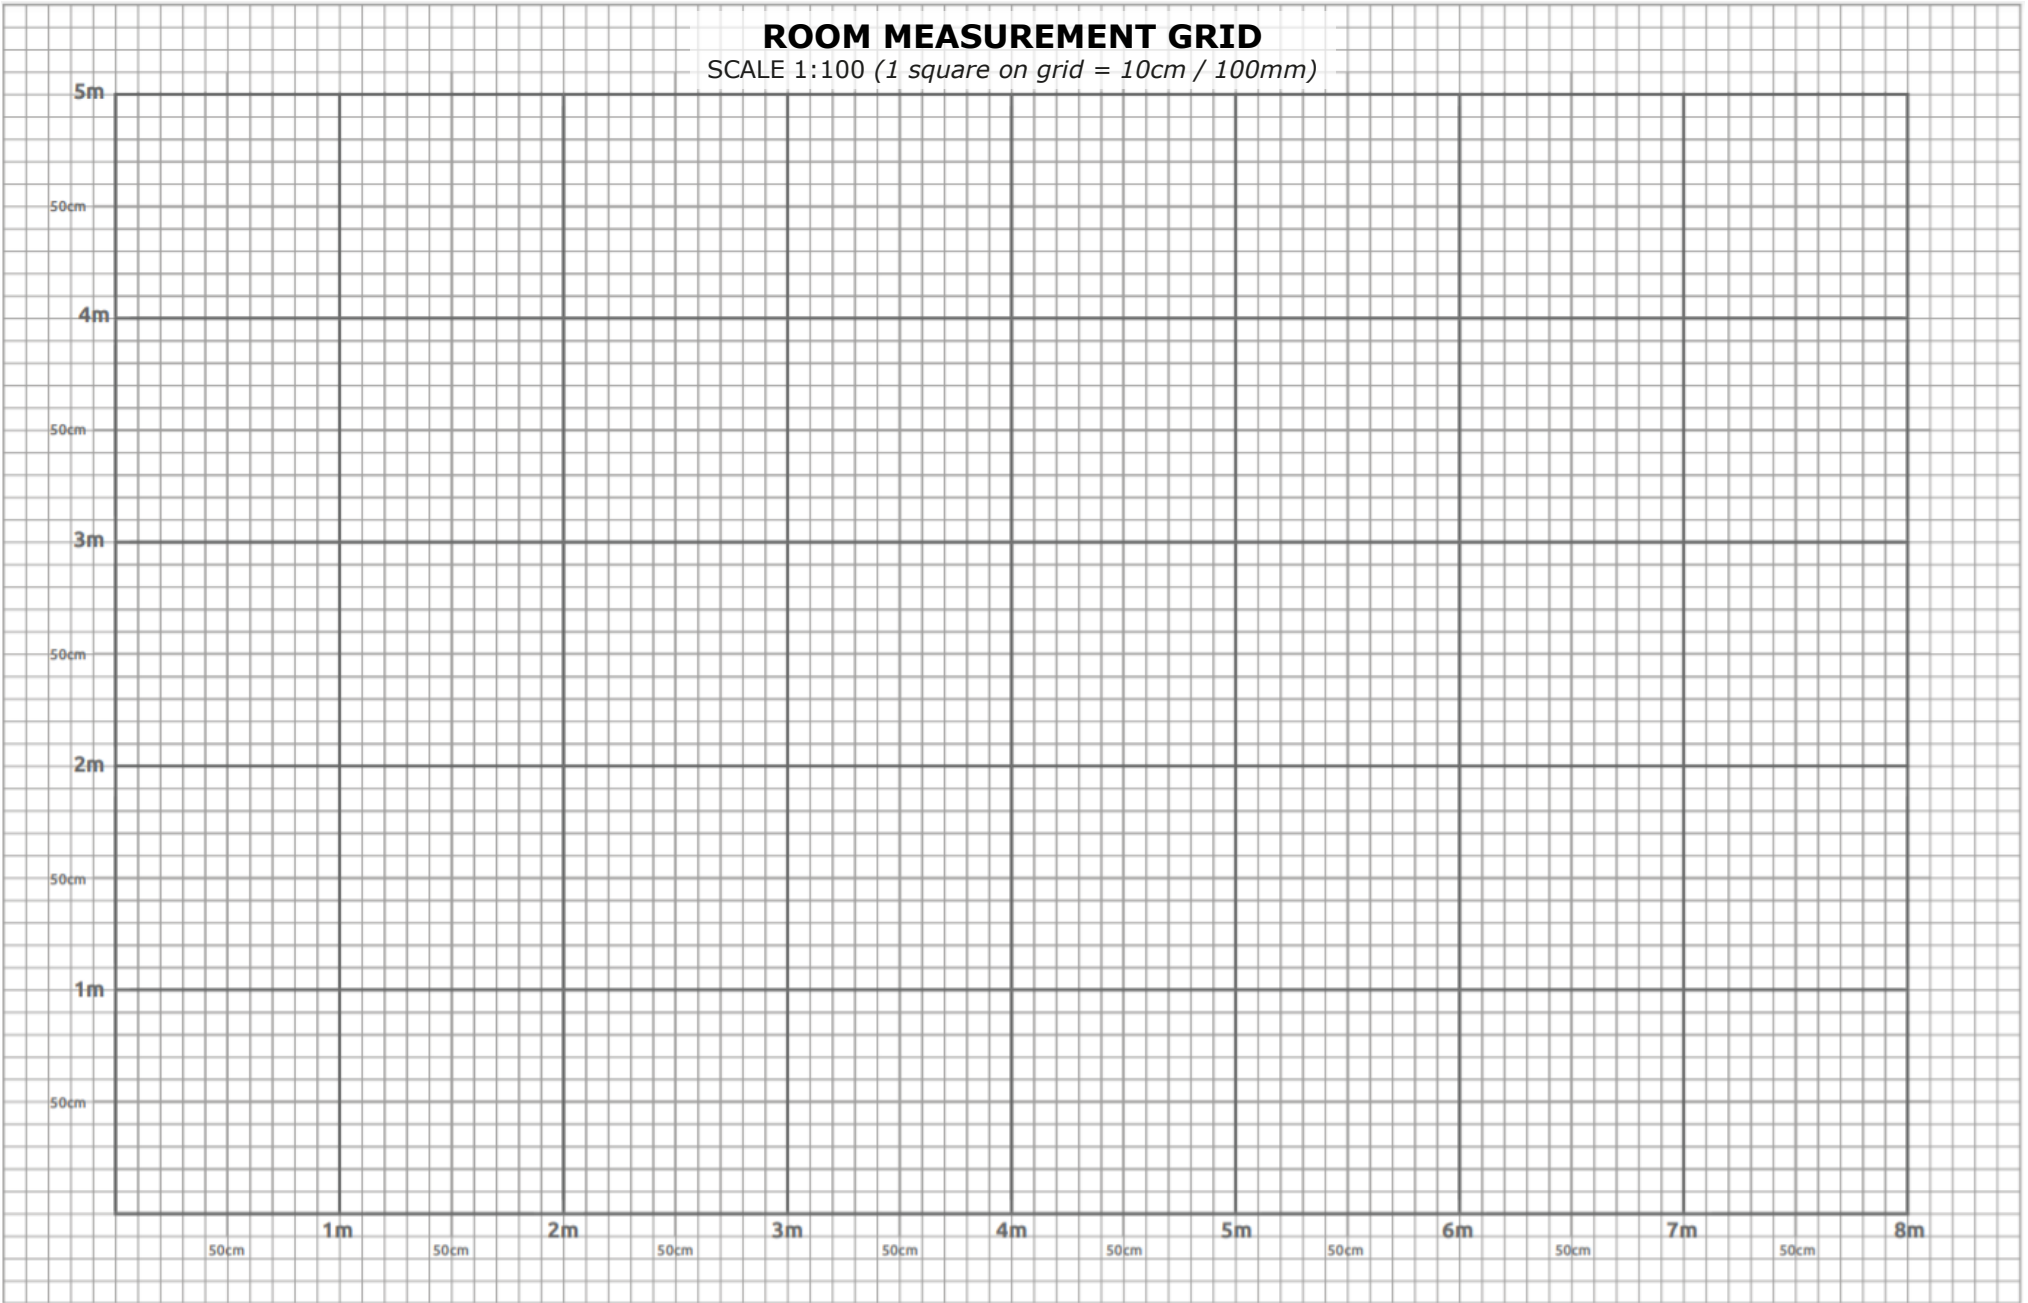

ROOM MEASUREMENT GRID

SCALE 1:100 (1 square on grid = 10cm / 100mm)

| | | | | | | | | | | | | | | | |
|---------------------------------------|-------------------------------|--------------------|-----------------------------|--------------------------|-------------------------------|------------------------|-----------------------------|-----------------------------|-----------------------------|----------------------|-----------|----------------|-------------|-----------------------|----------------------------|
| | | | | | | | | | | | | | | | |
| EXT / INT DOOR | OPENING / ARCHWAY | WINDOW | RAD | EXT | P | W/D | B | LS | 13A | ST | GM | EM | WM | GS | ES |
| External or Internal Door (inc Frame) | Archway / Opening (inc Frame) | Window (inc Frame) | Radiator (inc Pipes/Values) | Extractor (Wall Mounted) | Pipework (Internal & Visible) | Waste/Drain (For Sink) | Boiler (Floor/Wall Mounted) | Light Switch (Wall Mounted) | 13amp Socket (Wall Mounted) | Stopcock Tap (Water) | Gas Meter | Electric Meter | Water Meter | Gas Supply (Hob/Oven) | Electric Supply (Hob/Oven) |